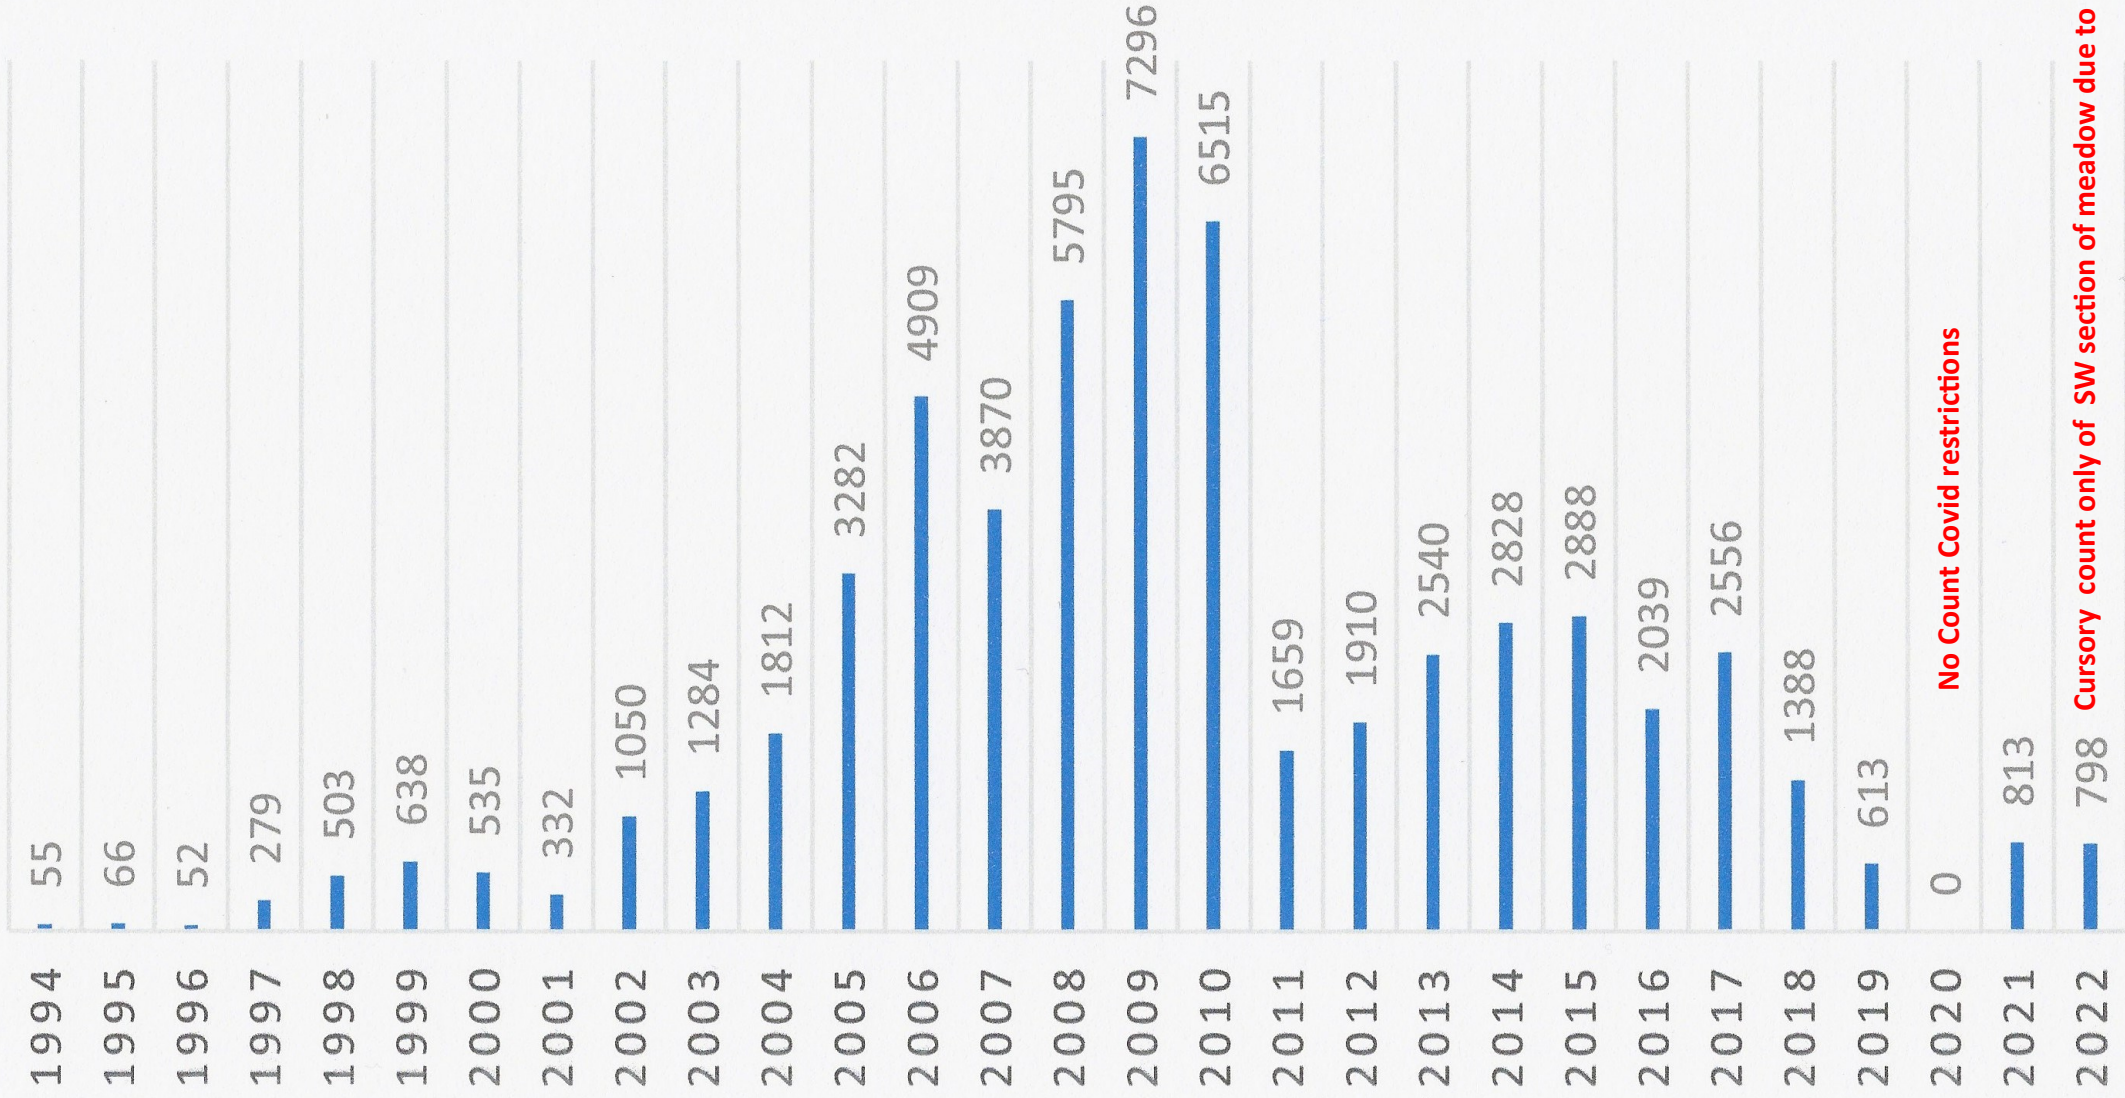

HOWES MEADOW

No Count Covid restrictions

798 Cursory count only of SW section of meadow due to low number of counters

WALSHAM FEN